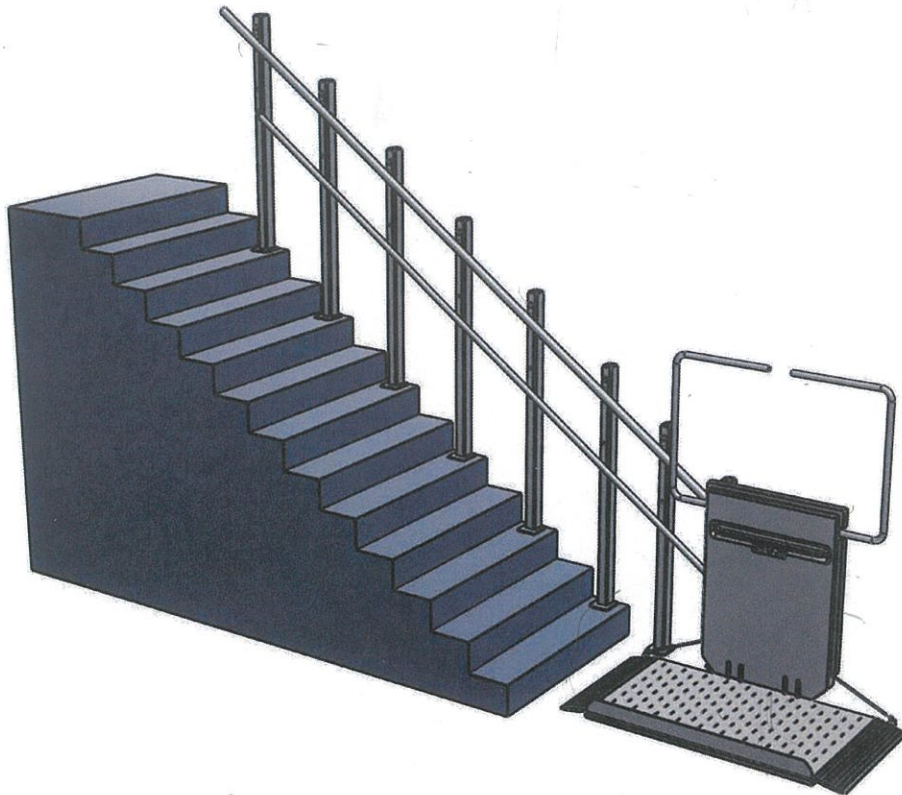

TYPE: PLG7 with supports

DATE: 25/06/25 08.40

PROJECT: Mariager Sejlklub

EASY HOME YOUR  
CONFIGURATION  
+ PLATFORMSTAIRLIFT

## 3D view

To activate the interactive 3D view, you must trust this document (see hint on the top) in Adobe Acrobat and click on the question mark.

### Zoom

Moves you toward or away from objects in the scene when you drag vertically. You can also zoom with the hand tool by holding down Shift as you drag.

### Pan

Moves the model vertically and horizontally only. You can also pan with the hand tool: Ctrl-drag.